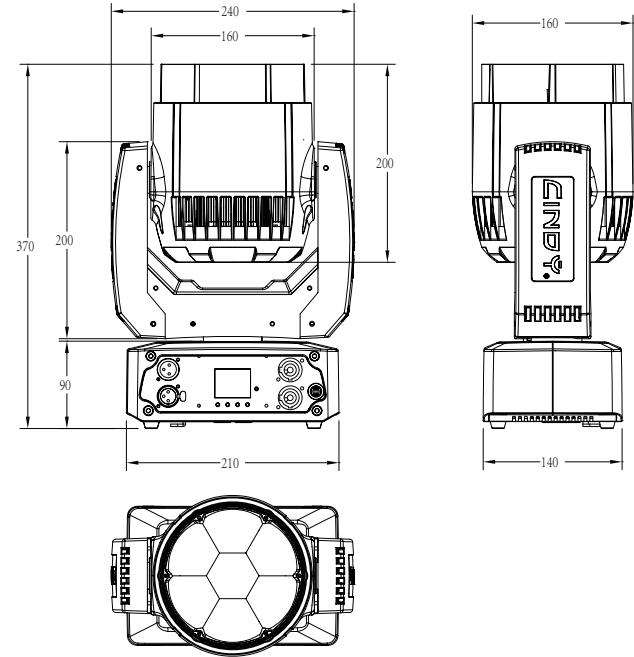

CT1 WASH

● **OPTICAL**

Light Source	7 pcs 40W RGBW 4 in 1 LED
Beam Angle	4° -45°
Luminaire Output	3,100lm
Illuminance (4°)	11,000lux @ 5m
Illuminance (45°)	350lux @ 5m
PWM Options	600Hz, 1200Hz, 2000Hz, 4000Hz, 6000Hz, 15000Hz

● **DYNAMIC EFFECT**

Selectable Pan Ranges	180°, 360°, 540°
Selectable Tilt Ranges	90°, 180°, 270°
Dimmer	0-100% electronics, 4 dimming curves options.
Strobe	0-25Hz, selectable multiple strobe effects with different speeds.
Zoom	Motorized
Color Mixing	RGBW mixing or CMY mixing

● **ELECTRONIC/OPERATION TEMPERATURE**

Input Voltage	100V-240V, 50/60Hz
Power	320W
Temperature (Ambient)	-5° to 45°

● **CONTROL/CONNECTION**

Control Protocol	DMX, RDM
DMX Channels	14, 15, 19, 21
3 pin XLR input /output	

Size	240*160*370mm
Weight	6KG
Housing Colors	Black
Housing Material	High-impact flame-retardant polymer