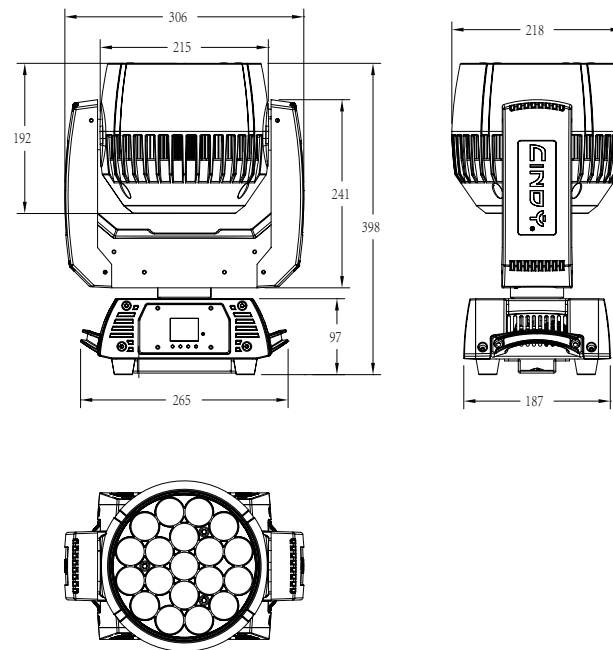

T2 WASH

CINDY[®]

● OPTICAL

Light Source	19 pcs 20W RGBW 4 in 1 LED
Beam Angle	10° -50°
Luminaire Output	5,800lm
Illuminance (10°)	8,500lux @ 5m
Illuminance (50°)	780lux @ 5m

● DYNAMIC EFFECT

Selectable Pan Ranges	180°, 360°, 540°
Selectable Tilt Ranges	90°, 180°, 270°
Dimmer	0-100% electronics, 4 dimming curves options.
Strobe	0-25Hz, selectable multiple strobe effects with different speeds.
Zoom	Motorized
Color Mixing	RGBW mixing or CMY mixing

● ELECTRONIC/OPERATION TEMPERATURE

Input Voltage	100V-240V, 50/60Hz
Power	430W
Temperature (Ambient)	-5° to 45°

● CONTROL/CONNECTION

Control Protocol	DMX , RDM
DMX Channels	14, 15, 19, 21
3 pin XLR input/output	

Size	306*218*398mm
Weight	8.5KG
Housing Colors	Black
Housing Material	High-impact flame-retardant polymer