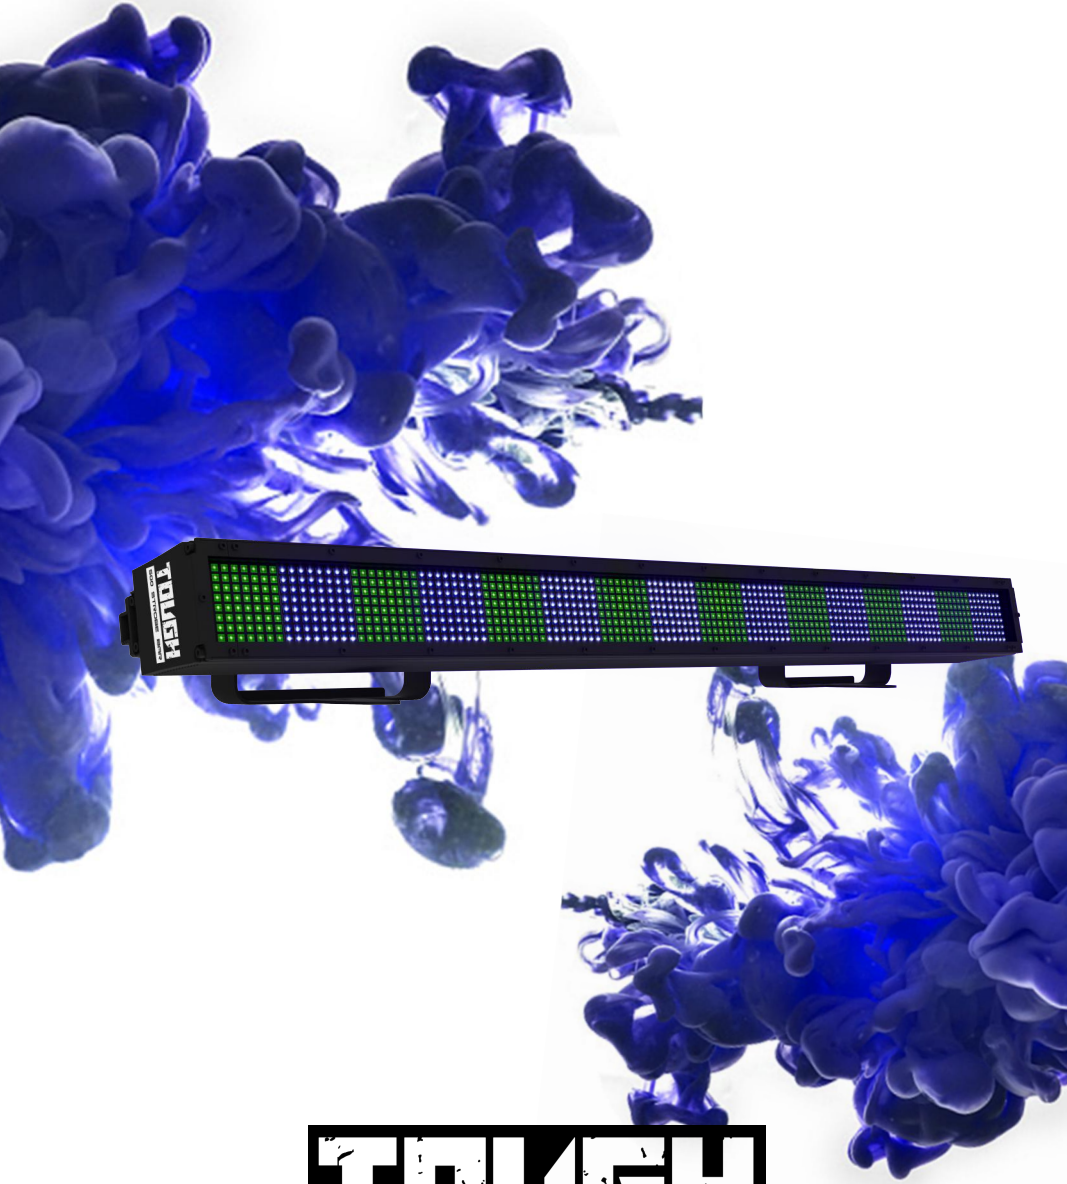

# TOUGH 500 SBAR

### OPTICAL

Light Source	1024 pcs 0.6W RGBW 4 in 1 LED
Beam Angle	120°
Luminaire Output	26,200lm
Illuminance	2,6700lux @ 2m
PWM Options	600Hz, 1200Hz, 2000Hz, 4000Hz, 6000Hz, 15000Hz